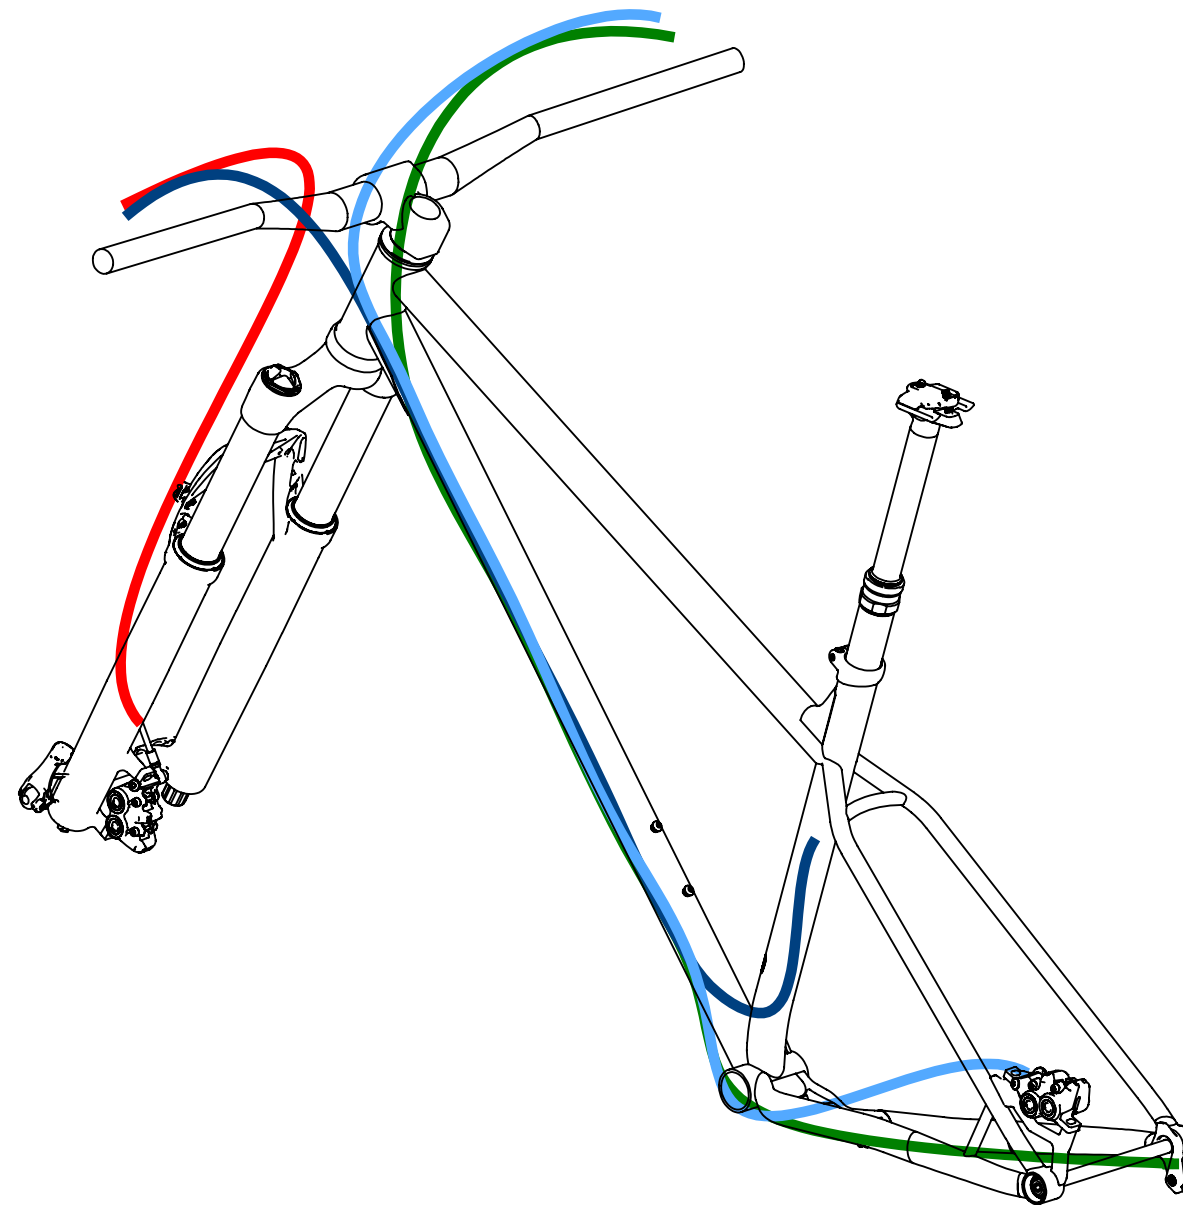

NORCO

TORRENT HT STEEL

FRAME ASSEMBLY & SERVICE PARTS REFERENCE

EXPLODED VIEW & BILL OF MATERIALS

ITEM NO.	SERVICE PART NUMBER	QTY.	DESCRIPTION	MATERIAL	TORQUE
1	913400-041	2	M5X14MM BUTTON HEAD CAP	STEEL, BLACK CHROMATE	3 Nm
2	913015-007	1	RD HANGER, 2 PIECE, UDH V2.1, M12X1	7075-T6	-
3	913020-004	1	RD HANGER, 2 PIECE, UDH BOLT V2, M12X1.75	7075-T6	12 Nm
4	915000-002	1	NORCO SEATPOST CLAMP, 34.9mm	ALUMINIUM	5 Nm
5	913105-011	1	NORCO AXLE, L174, TL13 M12X1	7075-T6	10 Nm

ADDITIONAL FRAME INFORMATION	
AVAILABLE FRAME SIZES	S, M, L, XL
S.H.I.S.	ZS44/28.6 EC44/40
MAX. FORK LENGTH, OFFSET [mm]	561, 42
BB TYPE, WIDTH [mm]	THREADED BSA, 73
MAX CHAINRING SIZE	34
OLD [mm]	148
REAR BRAKE MOUNT [mm]	180 POST
SEATPOST DIAMETER [mm]	31.6
RECOMMENDED TIRE SIZE [IN.]	29" X 2.5"
SHOCK LENGTH [mm]	N/A
SHOCK STROKE [mm]	N/A
LINKARM SHOCK SPACERS (WXID) [mm]	N/A
ISCG 05 MOUNTS	YES
REAR AXLE TYPE	TA 12mm L:174mm/TL:13mm/M12 X 1mm

ADDITIONAL SERVICE PARTS			
ITEM NO.	SUPPORT PART NUMBER	QTY.	DESCRIPTION

CABLE ROUTING

STANDARD LAYOUT

SELECT INTERNATIONAL LAYOUT

LEGEND	
	Front Brake Hose (FB)
	Rear Brake Hose (RB)
	Rear Derailleur Cable (RD)
	Seatpost Cable (SP)