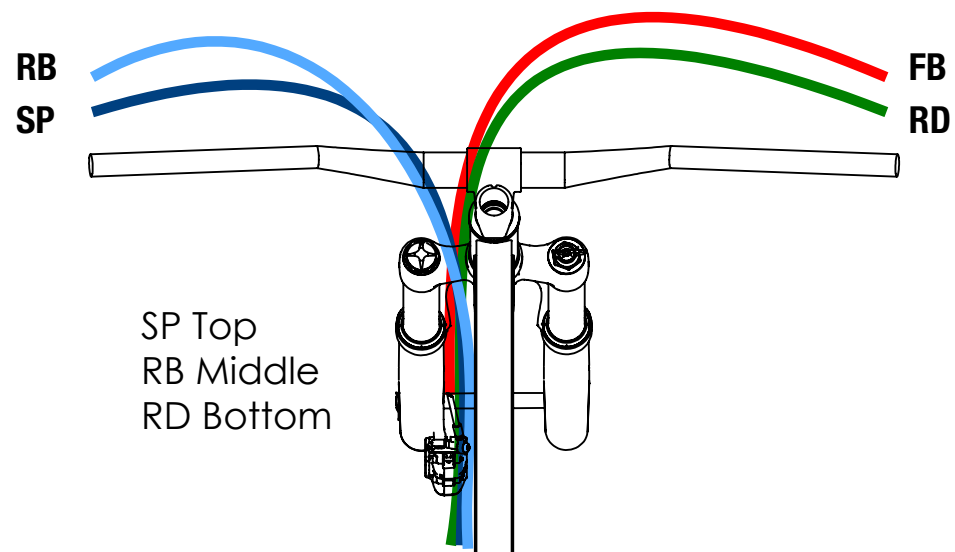

NORCO

TORRENT HT STEEL

FRAME ASSEMBLY & SERVICE PARTS REFERENCE

EXPLODED VIEW & BILL OF MATERIALS

ITEM NO.	SERVICE PART NUMBER	QTY.	DESCRIPTION	MATERIAL	TORQUE
1	913400-041	2	M5X14MM BUTTON HEAD CAP	STEEL, BLACK CHROMATE	3 Nm
2	913015-007	1	RD HANGER, 2 PIECE, UDH V2.1, M12X1	7075-T6	-
3	913020-004	1	RD HANGER, 2 PIECE, UDH BOLT V2, M12X1.75	7075-T6	12 Nm
4	915000-002	1	NORCO SEATPOST CLAMP, 34.9mm	ALUMINIUM	5 Nm
5	913105-011	1	NORCO AXLE, L174, TL13 M12X1	7075-T6	10 Nm

ADDITIONAL FRAME INFORMATION	
AVAILABLE FRAME SIZES	S, M, L, XL
S.H.I.S.	ZS44/28.6 EC44/40
MAX. FORK LENGTH, OFFSET [mm]	561, 42
BB TYPE, WIDTH [mm]	THREADED BSA, 73
MAX CHAINRING SIZE	34
OLD [mm]	148
REAR BRAKE MOUNT [mm]	180 POST
SEATPOST DIAMETER [mm]	31.6
RECOMMENDED TIRE SIZE [IN.]	29" X 2.5"
SHOCK LENGTH [mm]	N/A
SHOCK STROKE [mm]	N/A
LINKARM SHOCK SPACERS (WXID) [mm]	N/A
ISCG 05 MOUNTS	YES
REAR AXLE TYPE	TA 12mm L:174mm/TL:13mm/M12 X 1mm

ADDITIONAL SERVICE PARTS			
ITEM NO.	SUPPORT PART NUMBER	QTY.	DESCRIPTION

CABLE ROUTING

STANDARD LAYOUT

SELECT INTERNATIONAL LAYOUT

LEGEND	
	Front Brake Hose (FB)
	Rear Brake Hose (RB)
	Rear Derailleur Cable (RD)
	Seatpost Cable (SP)