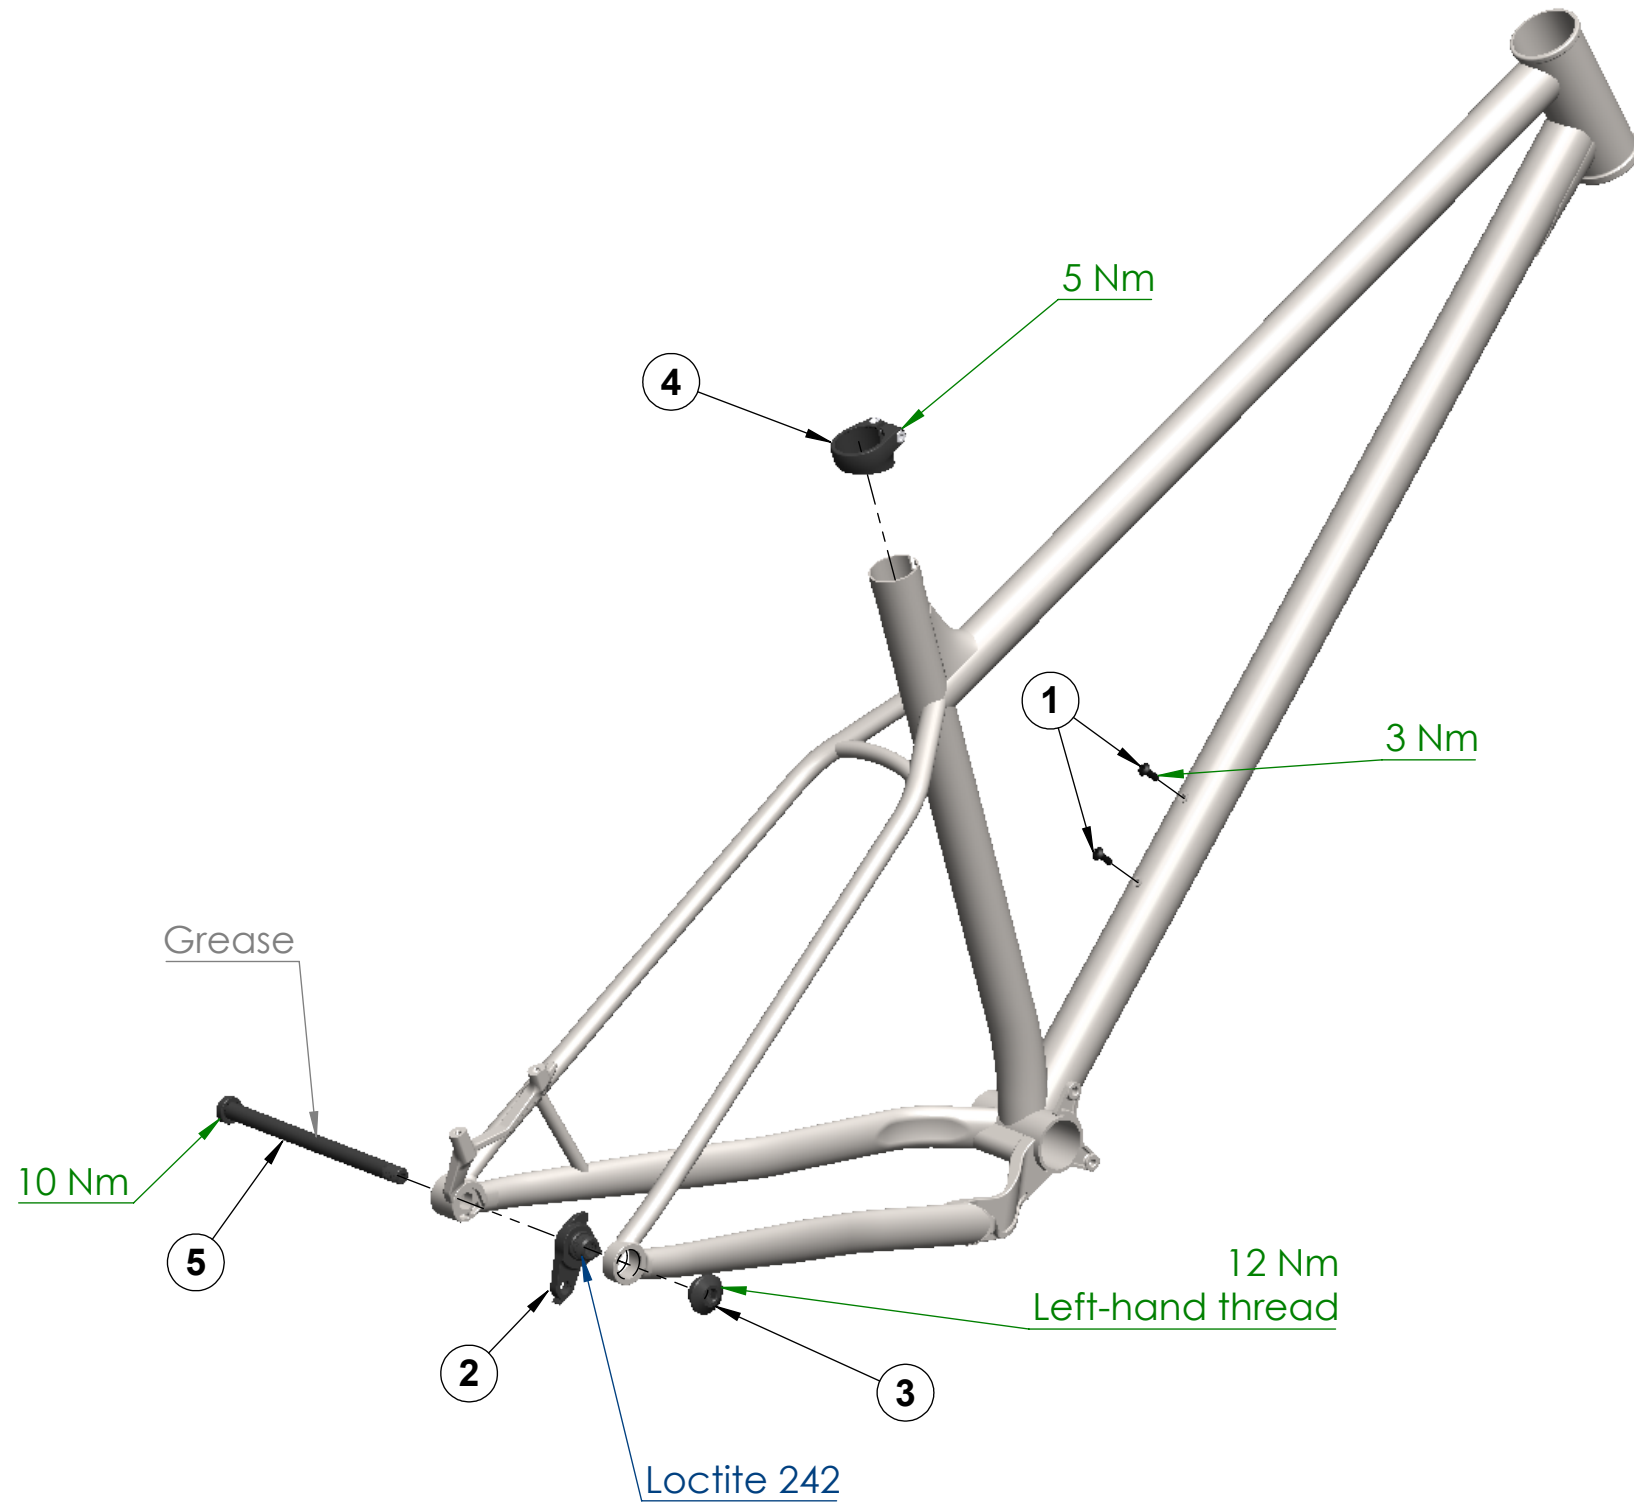

NORCO

TORRENT HT STEEL

FRAME ASSEMBLY & SERVICE PARTS REFERENCE

EXPLODED VIEW & BILL OF MATERIALS

ITEM NO.	SERVICE PART NUMBER	QTY.	DESCRIPTION	MATERIAL	TORQUE
1	913400-041	2	M5X14MM BUTTON HEAD CAP	STEEL, BLACK CHROMATE	3 Nm
2	913015-007	1	RD HANGER, 2 PIECE, UDH V2.1, M12X1	7075-T6	-
3	913020-004	1	RD HANGER, 2 PIECE, UDH BOLT V2, M12X1.75	7075-T6	12 Nm
4	915000-002	1	NORCO SEATPOST CLAMP, 34.9mm	ALUMINIUM	5 Nm
5	913105-011	1	NORCO AXLE, L174, TL13 M12X1	7075-T6	10 Nm

ADDITIONAL FRAME INFORMATION	
AVAILABLE FRAME SIZES	S, M, L, XL
S.H.I.S.	ZS44/28.6 EC44/40
MAX. FORK LENGTH, OFFSET [mm]	561, 42
BB TYPE, WIDTH [mm]	THREADED BSA, 73
MAX CHAINRING SIZE	34
OLD [mm]	148
REAR BRAKE MOUNT [mm]	180 POST
SEATPOST DIAMETER [mm]	31.6
RECOMMENDED TIRE SIZE [IN.]	29" X 2.5"
SHOCK LENGTH [mm]	N/A
SHOCK STROKE [mm]	N/A
LINKARM SHOCK SPACERS (WXID) [mm]	N/A
ISCG 05 MOUNTS	YES
REAR AXLE TYPE	TA 12mm L:174mm/TL:13mm/M12 X 1mm

ADDITIONAL SERVICE PARTS			
ITEM NO.	SUPPORT PART NUMBER	QTY.	DESCRIPTION

CABLE ROUTING

STANDARD LAYOUT

SELECT INTERNATIONAL LAYOUT

LEGEND	
	Front Brake Hose (FB)
	Rear Brake Hose (RB)
	Rear Derailleur Cable (RD)
	Seatpost Cable (SP)