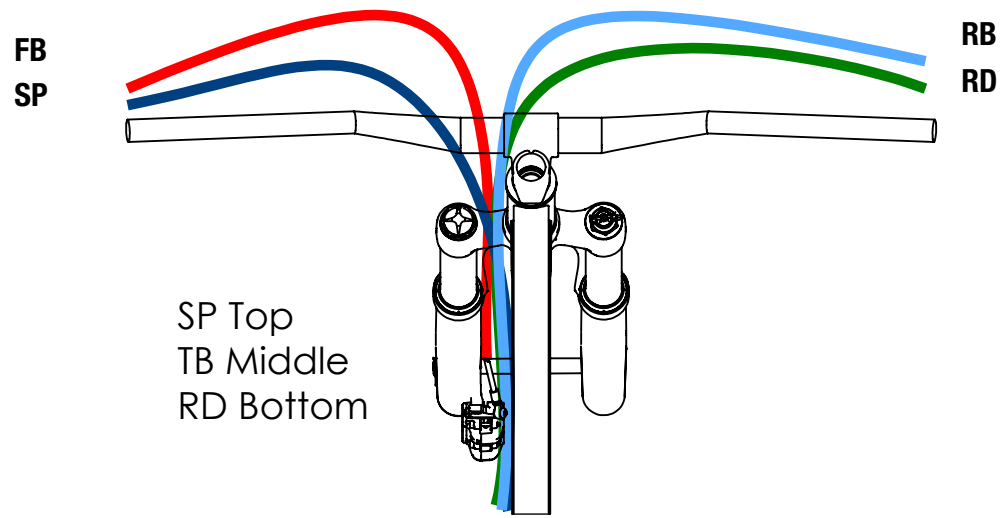

NORCO

TORRENT HT STEEL

FRAME ASSEMBLY & SERVICE PARTS REFERENCE

EXPLODED VIEW & BILL OF MATERIALS

ITEM NO.	SERVICE PART NUMBER	QTY.	DESCRIPTION	MATERIAL	TORQUE
1	913400-041	2	M5X14MM BUTTON HEAD CAP	STEEL, BLACK CHROMATE	3 Nm
2	913015-007	1	RD HANGER, 2 PIECE, UDH V2.1, M12X1	7075-T6	-
3	913020-004	1	RD HANGER, 2 PIECE, UDH BOLT V2, M12X1.75	7075-T6	12 Nm
4	915000-002	1	NORCO SEATPOST CLAMP, 34.9mm	ALUMINIUM	5 Nm
5	913105-011	1	NORCO AXLE, L174, TL13 M12X1	7075-T6	10 Nm

ADDITIONAL FRAME INFORMATION	
AVAILABLE FRAME SIZES	S, M, L, XL
S.H.I.S.	ZS44/28.6 EC44/40
MAX. FORK LENGTH, OFFSET [mm]	561, 42
BB TYPE, WIDTH [mm]	THREADED BSA, 73
MAX CHAINRING SIZE	34
OLD [mm]	148
REAR BRAKE MOUNT [mm]	180 POST
SEATPOST DIAMETER [mm]	31.6
RECOMMENDED TIRE SIZE [IN.]	29" X 2.5"
SHOCK LENGTH [mm]	N/A
SHOCK STROKE [mm]	N/A
LINKARM SHOCK SPACERS (WXID) [mm]	N/A
ISCG 05 MOUNTS	YES
REAR AXLE TYPE	TA 12mm L:174mm/TL:13mm/M12 X 1mm

ADDITIONAL SERVICE PARTS			
ITEM NO.	SUPPORT PART NUMBER	QTY.	DESCRIPTION

CABLE ROUTING

STANDARD LAYOUT

SELECT INTERNATIONAL LAYOUT

LEGEND	
	Front Brake Hose (FB)
	Rear Brake Hose (RB)
	Rear Derailleur Cable (RD)
	Seatpost Cable (SP)